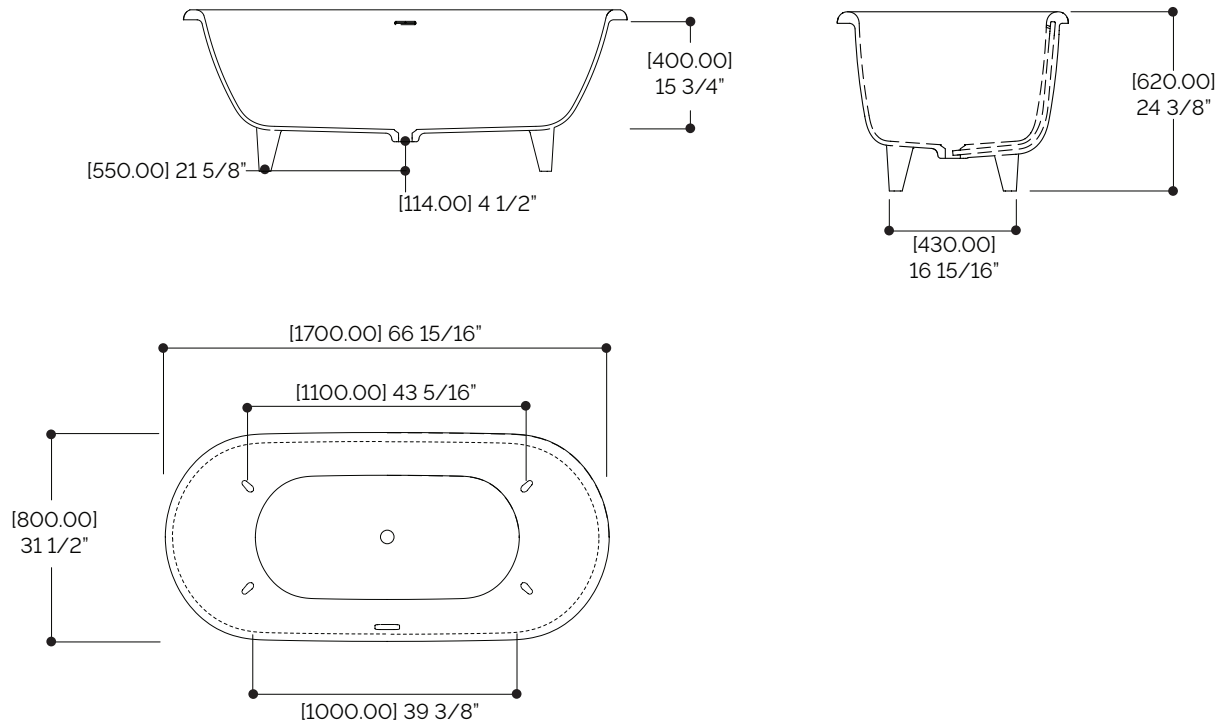

SPECIFICATION SHEET

ELTON FREESTANDING BATHTUB #66002

FEATURES

- Made in Italy
- A modern interpretation of a classic claw-foot bathtub
- Comfortable rounded edges
- Cristalplant® solid surface tub sourced from the Italian Dolomites
- Corn Biobased® sustainable manufacturing
- Resistant to yellowing and thermal shock
- Easy maintenance and repairable antibacterial surface
- Matte smooth surface pleasant to the touch
- Color matching pop-up drain included
- Integrated overflow
- Color match with StoneTouch basins and shower bases*
- Weight: 58 kg (128 lb)
- Capacity: 300 L (80 gal)

SPECIFICATION SHEET

ELTON FREESTANDING BATHTUB #66002

- Weight: 58 kg (128 lb)
- Capacity: 300 L (80 gal)

*Slight variance in color may occur.

StoneTouch cannot be held responsible for any technical or typographical errors or omissions contained within this document and reserves the right to make changes without prior notice.