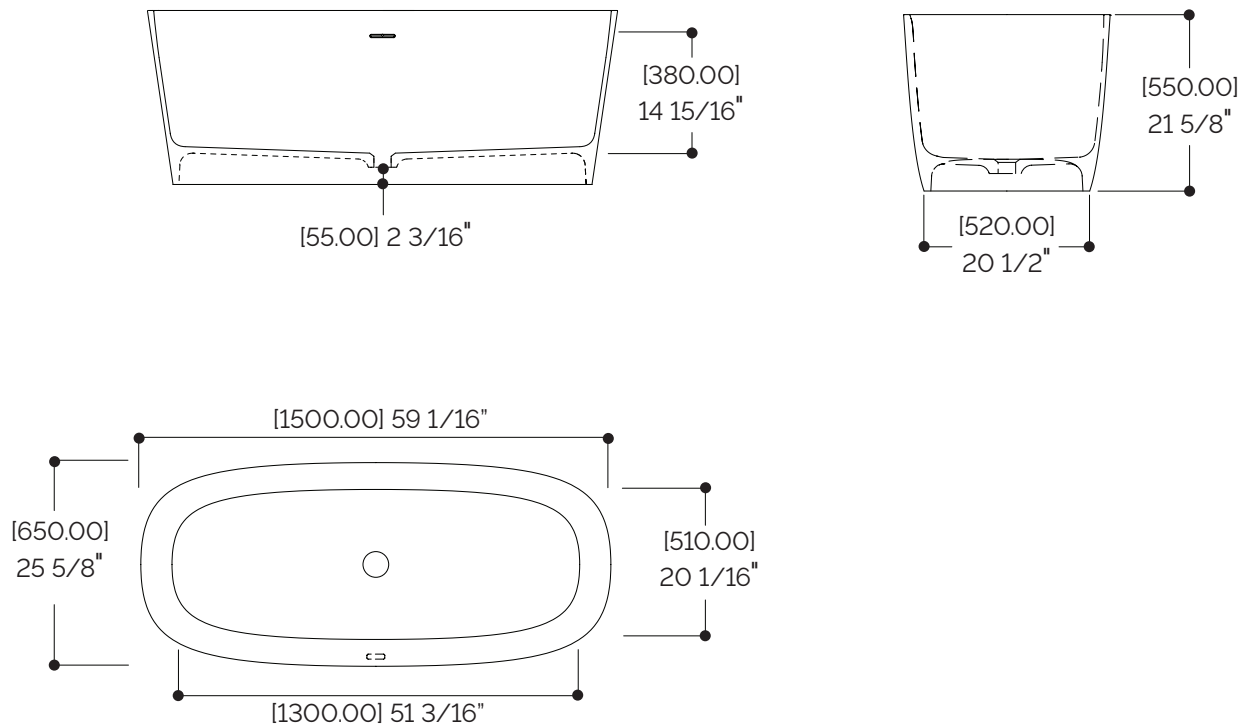

SPECIFICATION SHEET

FIFTYNINE FREESTANDING BATHTUB #59000

FEATURES

- Made in Italy
- 59" length, can fit snugly in a standard alcove
- Cristalplant® solid surface tub sourced from the Italian Dolomites
- Corn Biobased® sustainable manufacturing
- Resistant to yellowing and thermal shock
- Easy maintenance and repairable antibacterial surface
- Matte smooth surface pleasant to the touch
- Color matching pop-up drain included
- Integrated overflow
- Color match with StoneTouch basins and shower bases*
- Weight: 75 kg (165 lb)
- Capacity: 250 L (66 gal)

STONE TOUCH

SPECIFICATION SHEET

FIFTYNINE FREESTANDING BATHTUB #59000

- Weight: 75 kg (165 lb)
- Capacity: 250 L (66 gal)

*Slight variance in color may occur.

StoneTouch cannot be held responsible for any technical or typographical errors or omissions contained within this document and reserves the right to make changes without prior notice.