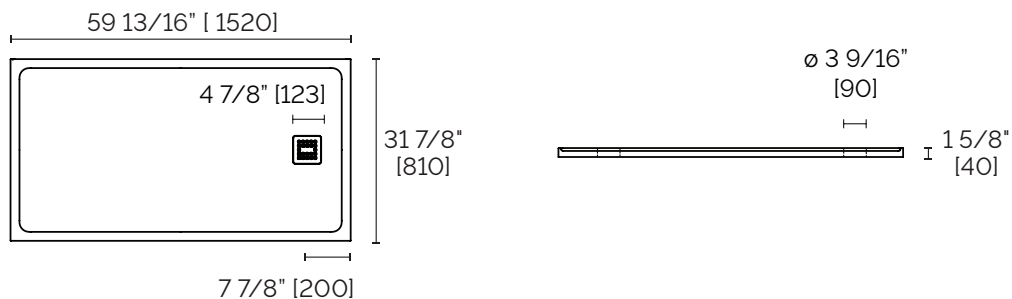

FINISHES

CERTIFICATIONS

When installed flush with floor

*Slight variance in color may occur.

StoneTouch cannot be held responsible for any technical or typographical errors or omissions contained within this document and reserves the right to make changes without prior notice.