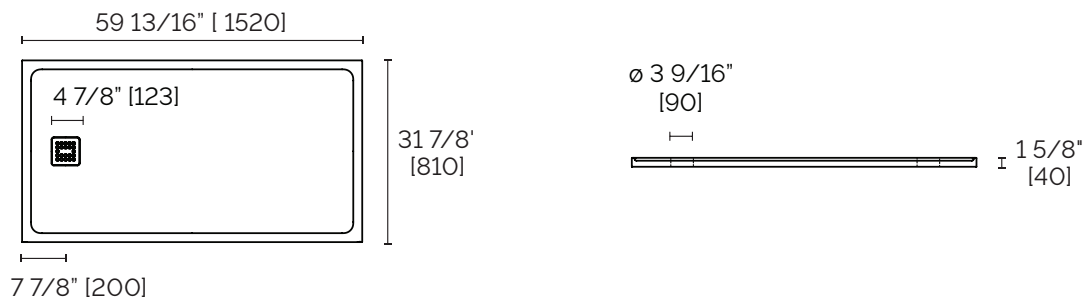

FINISHES

CERTIFICATIONS

When installed flush with floor

*Slight variance in color may occur.

StoneTouch cannot be held responsible for any technical or typographical errors or omissions contained within this document and reserves the right to make changes without prior notice.