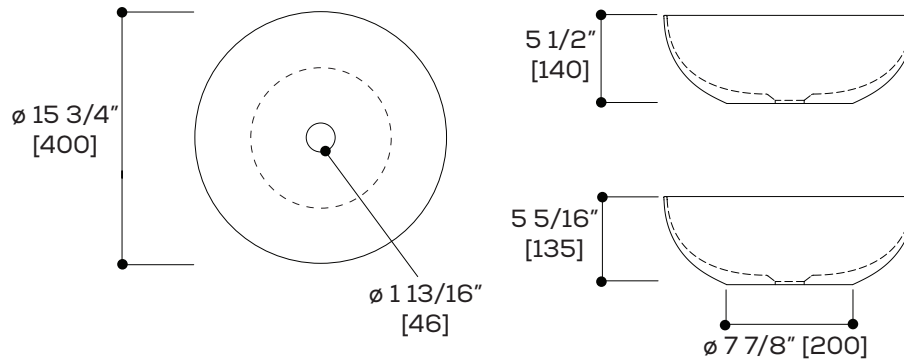

CERTIFICATIONS

*Slight variance in color may occur.

StoneTouch cannot be held responsible for any technical or typographical errors or omissions contained within this document and reserves the right to make changes without prior notice.