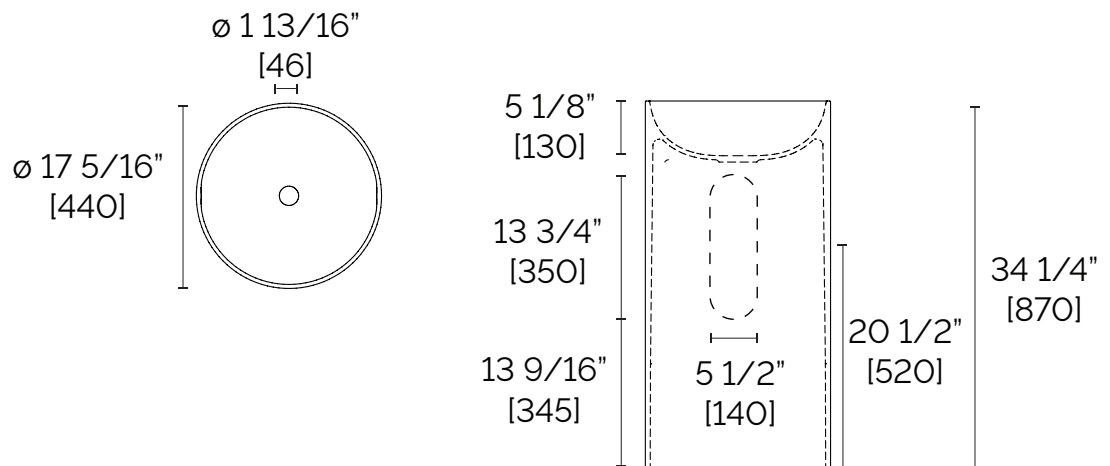

*Slight variance in color may occur.

StoneTouch cannot be held responsible for any technical or typographical errors or omissions contained within this document and reserves the right to make changes without prior notice.