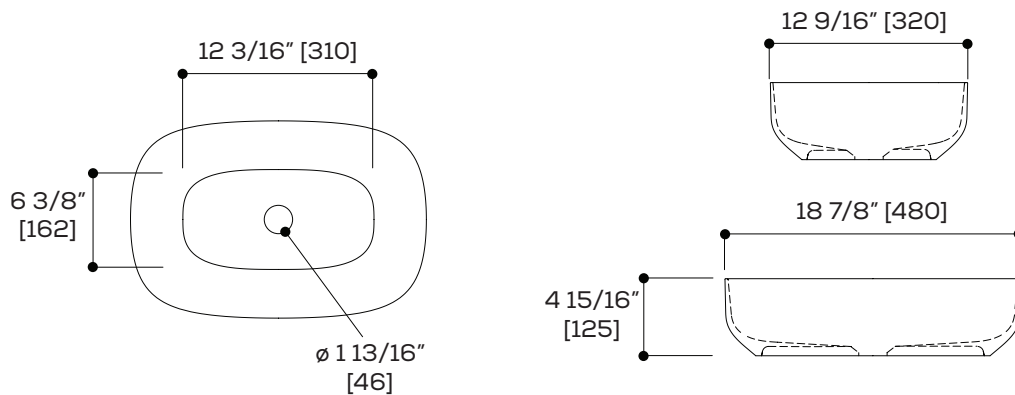

*Slight variance in color may occur.

StoneTouch cannot be held responsible for any technical or typographical errors or omissions contained within this document and reserves the right to make changes without prior notice.

STONE/TOUCH