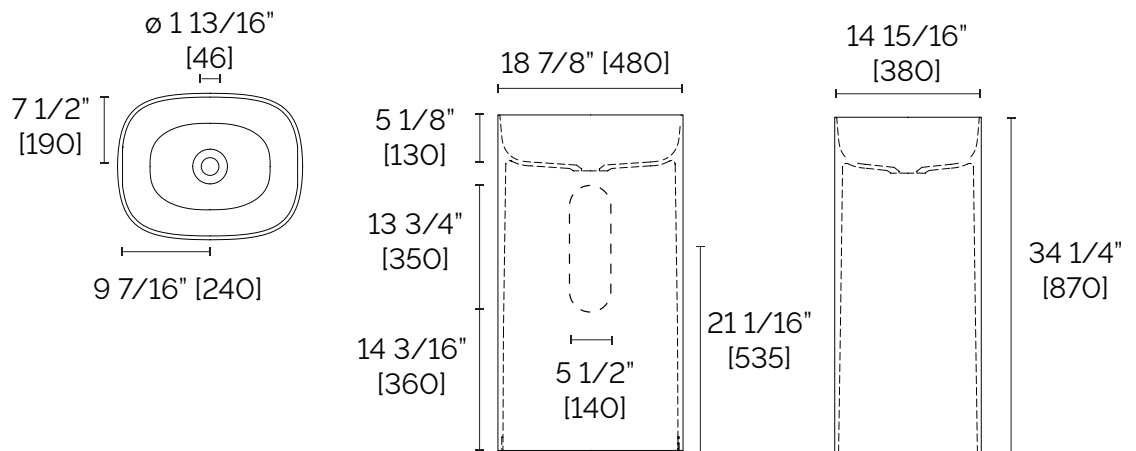

*Slight variance in color may occur.

StoneTouch cannot be held responsible for any technical or typographical errors or omissions contained within this document and reserves the right to make changes without prior notice.