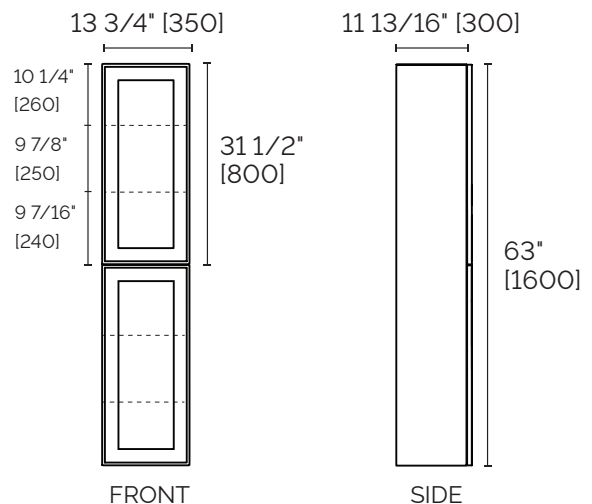

LEG SET NOT INCLUDED (OPTIONAL)

STILETTO leg set
Finish selection available

StoneTouch cannot be held responsible for any technical or typographical errors or omissions contained within this document and reserves the right to make changes without prior notice.