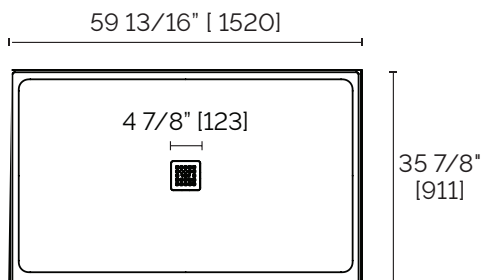

FINISHES

CERTIFICATIONS

When installed flush with floor

*Slight variance in color may occur.

StoneTouch cannot be held responsible for any technical or typographical errors or omissions contained within this document and reserves the right to make changes without prior notice.