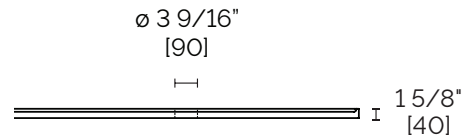

FINISHES

CERTIFICATIONS

When installed flush with floor

*Slight variance in color may occur.

StoneTouch cannot be held responsible for any technical or typographical errors or omissions contained within this document and reserves the right to make changes without prior notice.