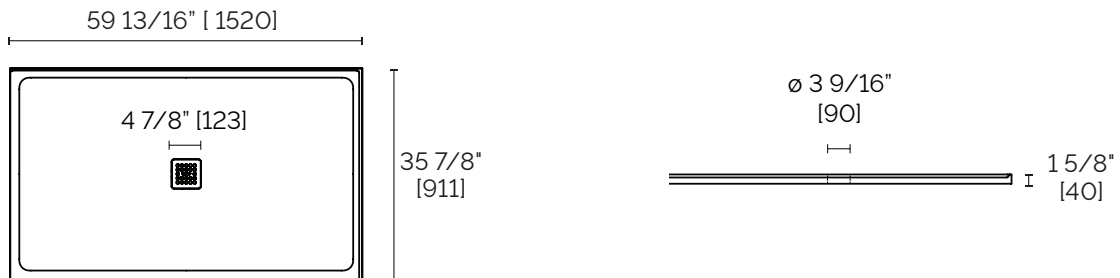

FINISHES

CERTIFICATIONS

When installed flush with floor

*Slight variance in color may occur.

StoneTouch cannot be held responsible for any technical or typographical errors or omissions contained within this document and reserves the right to make changes without prior notice.