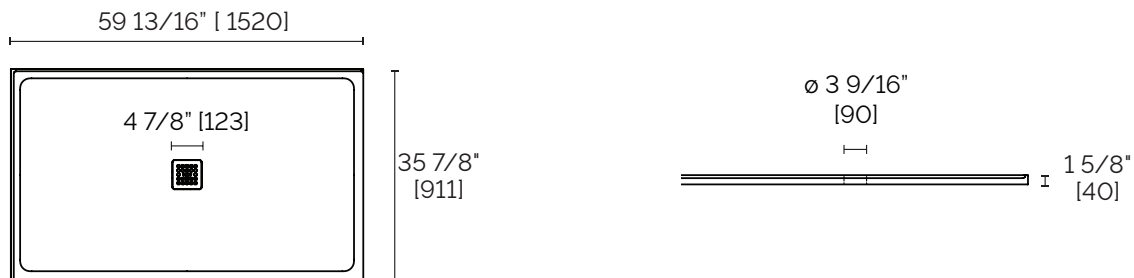

FINISHES

CERTIFICATIONS

When installed flush with floor

*Slight variance in color may occur.

StoneTouch cannot be held responsible for any technical or typographical errors or omissions contained within this document and reserves the right to make changes without prior notice.