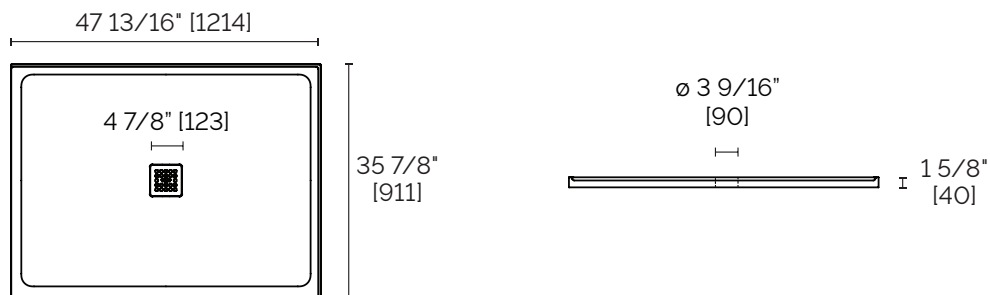

CERTIFICATIONS

When installed flush with floor

*Slight variance in color may occur.

StoneTouch cannot be held responsible for any technical or typographical errors or omissions contained within this document and reserves the right to make changes without prior notice.