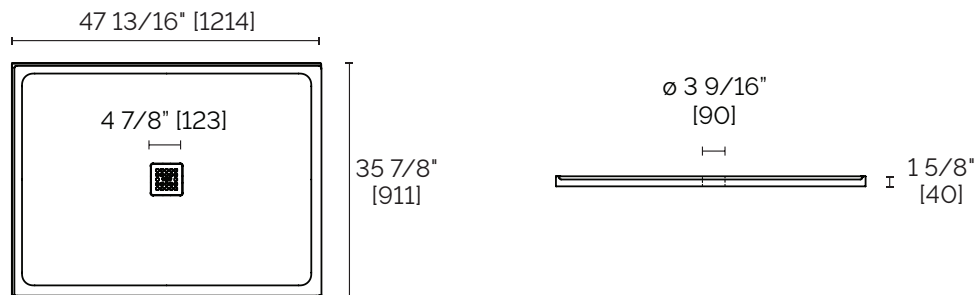

FINISHES

CERTIFICATIONS

When installed flush with floor

*Slight variance in color may occur.

StoneTouch cannot be held responsible for any technical or typographical errors or omissions contained within this document and reserves the right to make changes without prior notice.