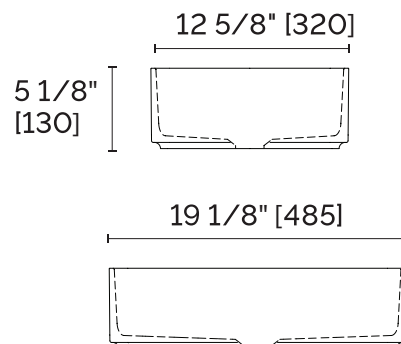

CERTIFICATIONS

*Slight variance in color may occur.

StoneTouch cannot be held responsible for any technical or typographical errors or omissions contained within this document and reserves the right to make changes without prior notice.