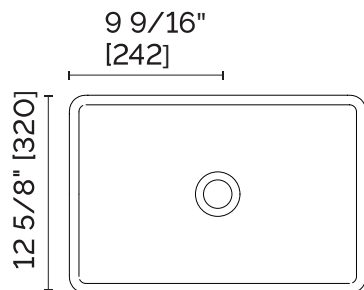

CERTIFICATIONS

*Slight variance in color may occur.

StoneTouch cannot be held responsible for any technical or typographical errors or omissions contained within this document and reserves the right to make changes without prior notice.