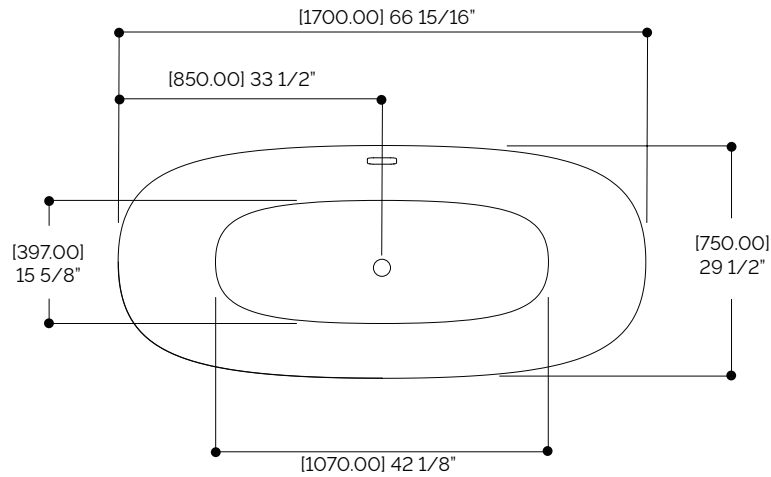

STONE/TOUCH

SPECIFICATION SHEET

TERMOLI FREESTANDING BATHTUB #66001

- Weight: 92 kg (203 lb)
- Capacity: 290 L (77 gal)

*Slight variance in color may occur.

StoneTouch cannot be held responsible for any technical or typographical errors or omissions contained within this document and reserves the right to make changes without prior notice.