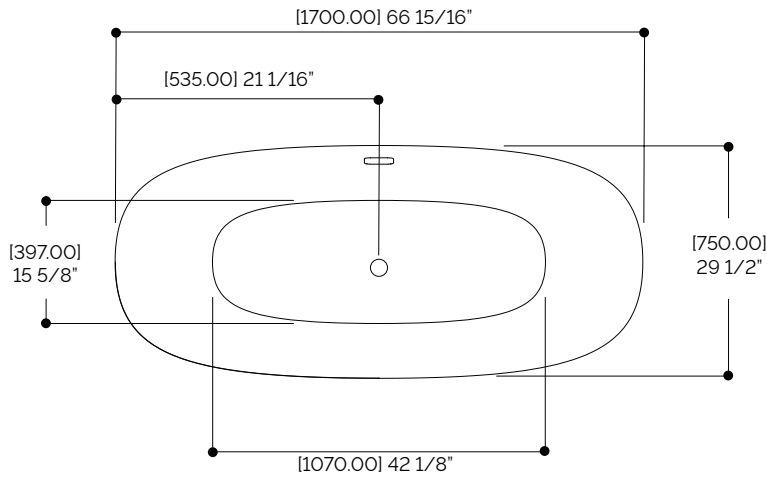

STONE/TOUCH

SPECIFICATION SHEET

TERMOLI FREESTANDING BATHTUB #66001

- Weight: 92 kg (203 lb)
- Capacity: 290 L (77 gal)

*Slight variance in color may occur.

StoneTouch cannot be held responsible for any technical or typographical errors or omissions contained within this document and reserves the right to make changes without prior notice.