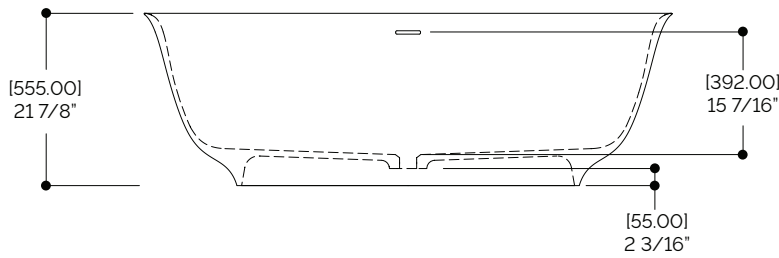

SPECIFICATION SHEET

TERMOLI FREESTANDING BATHTUB #66001

FEATURES

- Made in Italy
- Comfortable vase shape design
- Cristalplant® solid surface tub sourced from the Italian Dolomites
- Corn Biobased® sustainable manufacturing
- Resistant to yellowing and thermal shock
- Easy maintenance and repairable antibacterial surface
- Matte smooth surface pleasant to the touch
- Color matching pop-up drain included
- Integrated overflow
- Color match with StoneTouch basins and shower bases*
- Weight: 92 kg (203 lb)
- Capacity: 290 L (77 gal)

STONE/TOUCH

SPECIFICATION SHEET

TERMOLI FREESTANDING BATHTUB #66001

- Weight: 92 kg (203 lb)
- Capacity: 290 L (77 gal)

*Slight variance in color may occur.

StoneTouch cannot be held responsible for any technical or typographical errors or omissions contained within this document and reserves the right to make changes without prior notice.