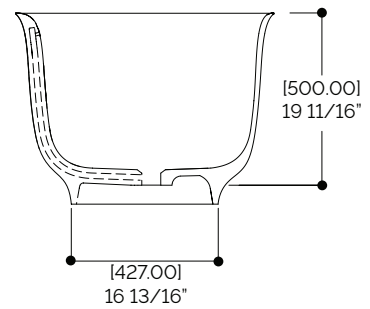

SPECIFICATION SHEET

TERMOLI FREESTANDING BATHTUB #66001

FEATURES

- Made in Italy
- Comfortable vase shape design
- Cristalplant® solid surface tub sourced from the Italian Dolomites
- Corn Biobased® sustainable manufacturing
- Resistant to yellowing and thermal shock
- Easy maintenance and repairable antibacterial surface
- Matte smooth surface pleasant to the touch
- Color matching pop-up drain included
- Integrated overflow
- Color match with StoneTouch basins and shower bases*
- Weight: 92 kg (203 lb)
- Capacity: 290 L (77 gal)

STONE/TOUCH

SPECIFICATION SHEET

TERMOLI FREESTANDING BATHTUB #66001

- Weight: 92 kg (203 lb)
- Capacity: 290 L (77 gal)

*Slight variance in color may occur.

StoneTouch cannot be held responsible for any technical or typographical errors or omissions contained within this document and reserves the right to make changes without prior notice.