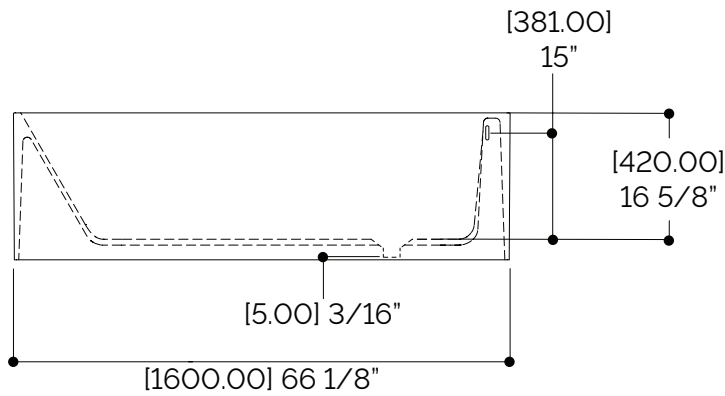

SPECIFICATION SHEET

BOBSLEIGH FREESTANDING BATHTUB #66000

FEATURES

- Made in Italy
- Finished on 4 sides for free-standing installation
- Can be installed against a wall on either the long or short end
- Comfortable recline on one side
- Cristalplant® solid surface tub sourced from the Italian Dolomites
- Corn Biobased® sustainable manufacturing
- Resistant to yellowing and thermal shock
- Easy maintenance and repairable antibacterial surface
- Matte smooth surface pleasant to the touch
- Color matching pop-up drain included
- Integrated overflow
- Color match with StoneTouch basins and shower bases*
- Weight: 181 kg (399 lb)
- Capacity: 310 L (82 gal)

SPECIFICATION SHEET

BOBSLEIGH FREESTANDING BATHTUB #66000

- Weight: 181 kg (399 lb)
- Capacity: 310 L (82 gal)

*Slight variance in color may occur.

StoneTouch cannot be held responsible for any technical or typographical errors or omissions contained within this document and reserves the right to make changes without prior notice.