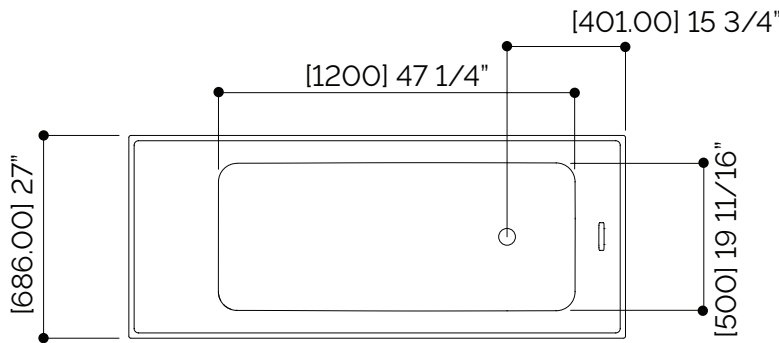

SPECIFICATION SHEET

BOBSLEIGH FREESTANDING BATHTUB #66000

FEATURES

- Made in Italy
- Finished on 4 sides for free-standing installation
- Can be installed against a wall on either the long or short end
- Comfortable recline on one side
- Cristalplant® solid surface tub sourced from the Italian Dolomites
- Corn Biobased® sustainable manufacturing
- Resistant to yellowing and thermal shock
- Easy maintenance and repairable antibacterial surface
- Matte smooth surface pleasant to the touch
- Color matching pop-up drain included
- Integrated overflow
- Color match with StoneTouch basins and shower bases*
- Weight: 181 kg (399 lb)
- Capacity: 310 L (82 gal)

SPECIFICATION SHEET

BOBSLEIGH FREESTANDING BATHTUB #66000

- Weight: 181 kg (399 lb)
- Capacity: 310 L (82 gal)

*Slight variance in color may occur.

StoneTouch cannot be held responsible for any technical or typographical errors or omissions contained within this document and reserves the right to make changes without prior notice.