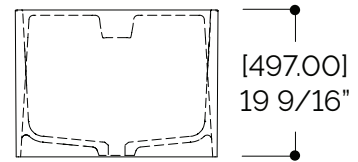

SPECIFICATION SHEET

BOBSLEIGH FREESTANDING BATHTUB #66000

FEATURES

- Made in Italy
- Finished on 4 sides for free-standing installation
- Can be installed against a wall on either the long or short end
- Comfortable recline on one side
- Cristalplant® solid surface tub sourced from the Italian Dolomites
- Corn Biobased® sustainable manufacturing
- Resistant to yellowing and thermal shock
- Easy maintenance and repairable antibacterial surface
- Matte smooth surface pleasant to the touch
- Color matching pop-up drain included
- Integrated overflow
- Color match with StoneTouch basins and shower bases*
- Weight: 181 kg (399 lb)
- Capacity: 310 L (82 gal)

SPECIFICATION SHEET

BOBSLEIGH FREESTANDING BATHTUB #66000

- Weight: 181 kg (399 lb)
- Capacity: 310 L (82 gal)

*Slight variance in color may occur.

StoneTouch cannot be held responsible for any technical or typographical errors or omissions contained within this document and reserves the right to make changes without prior notice.