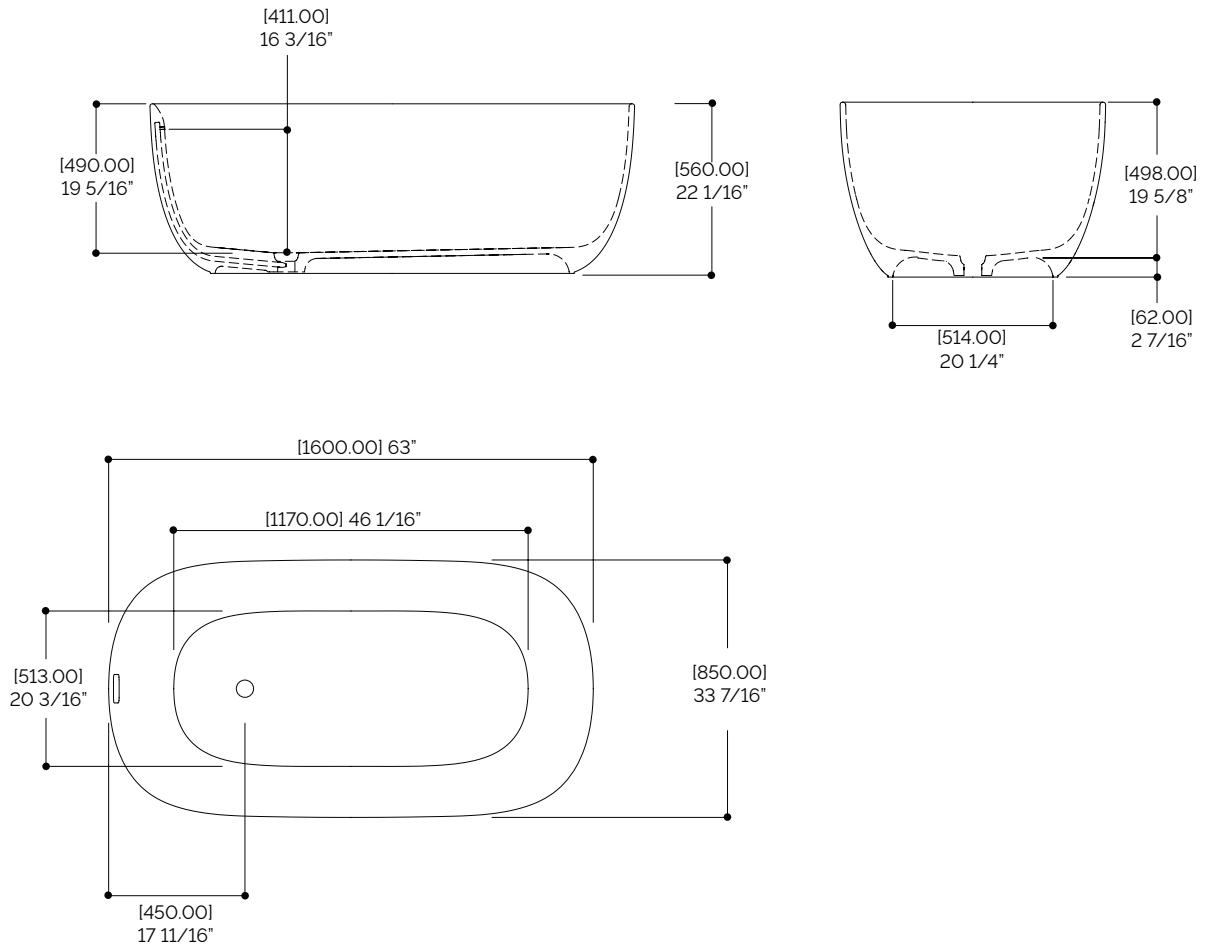

SPECIFICATION SHEET

SIDE BY SIDE FREESTANDING BATHTUB #63001

FEATURES

- Made in Italy
- Extra space can easily accommodate two people
- Cristalplant® solid surface tub sourced from the Italian Dolomites
- Corn Biobased® sustainable manufacturing
- Resistant to yellowing and thermal shock
- Easy maintenance and repairable antibacterial surface
- Matte smooth surface pleasant to the touch
- Color matching pop-up drain included
- Integrated overflow
- Color match with StoneTouch basins and shower bases*
- Weight: 144 kg (318 lb)
- Capacity: 386 L (102 gal)

STONE TOUCH

SPECIFICATION SHEET

SIDE BY SIDE FREESTANDING BATHTUB #63001

- Weight: 144 kg (318 lb)
- Capacity: 386 L (102 gal)

*Slight variance in color may occur.

StoneTouch cannot be held responsible for any technical or typographical errors or omissions contained within this document and reserves the right to make changes without prior notice.