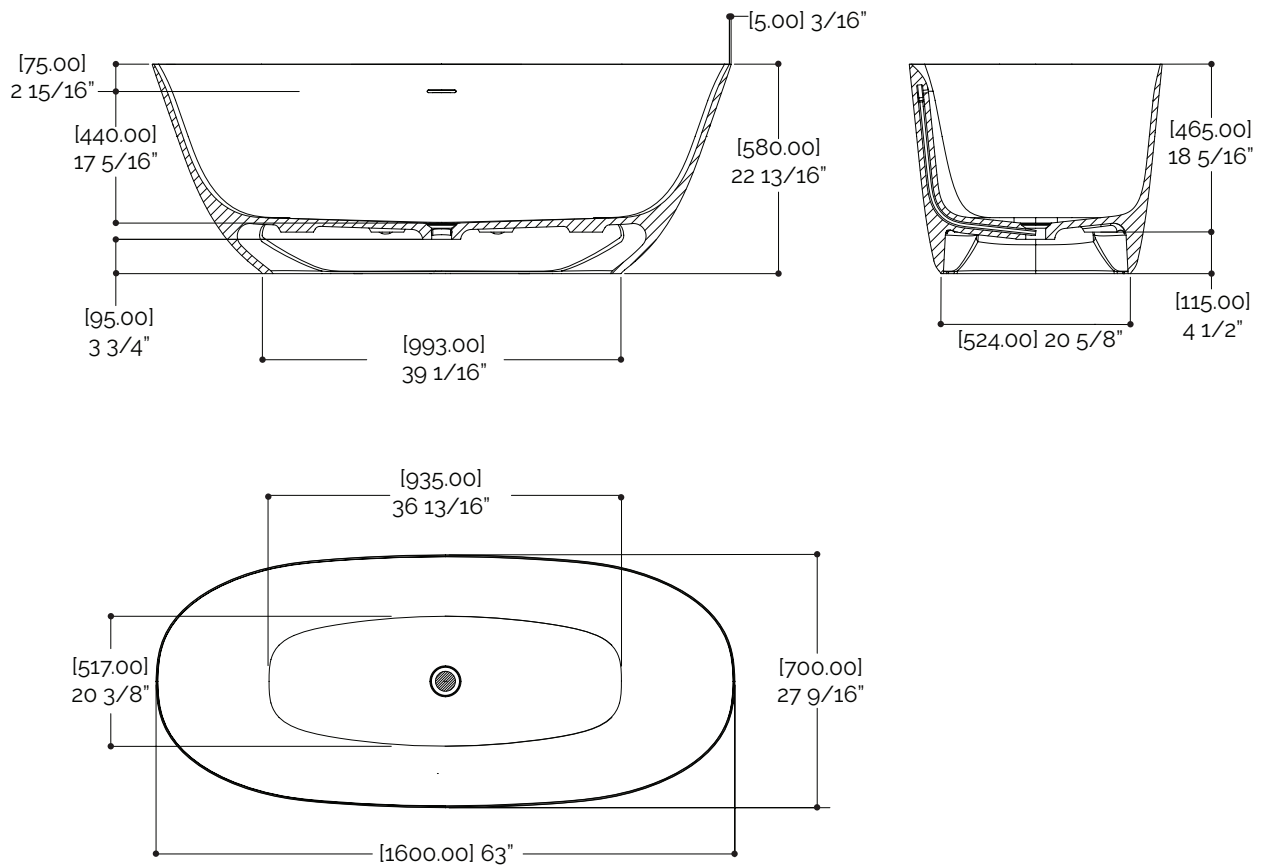

SPECIFICATION SHEET

PORTOFINO FREESTANDING BATHTUB #63000

FEATURES

- Made in Italy
- Refined and elegant 6mm edge
- Cristalplant® solid surface tub sourced from the Italian Dolomites
- Corn Biobased® sustainable manufacturing
- Resistant to yellowing and thermal shock
- Easy maintenance and repairable antibacterial surface
- Matte smooth surface pleasant to the touch
- Color matching pop-up drain included
- Integrated overflow
- Color match with StoneTouch basins and shower bases*
- Weight: 108 kg (238 lb)
- Capacity: 240 L (63 gal)

SPECIFICATION SHEET

PORTOFINO FREESTANDING BATHTUB #63000

- Weight: 108 kg (238 lb)
- Capacity: 240 L (63 gal)

*Slight variance in color may occur.

StoneTouch cannot be held responsible for any technical or typographical errors or omissions contained within this document and reserves the right to make changes without prior notice.