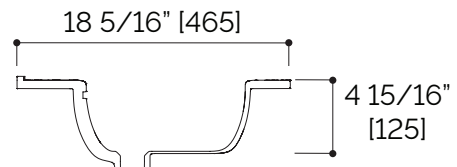

SIDE

StoneTouch cannot be held responsible for any technical or typographical errors or omissions contained within this document and reserves the right to make changes without prior notice.