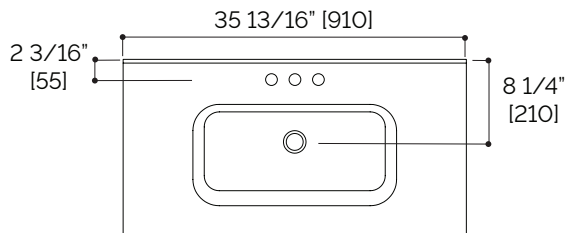

CERTIFICATIONS

TOP