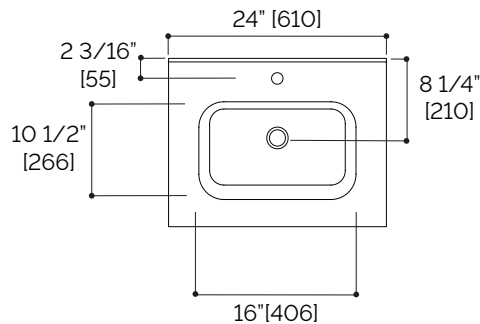

CERTIFICATIONS

TOP