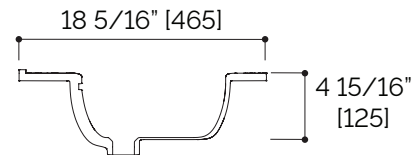

SIDE

StoneTouch cannot be held responsible for any technical or typographical errors or omissions contained within this document and reserves the right to make changes without prior notice.