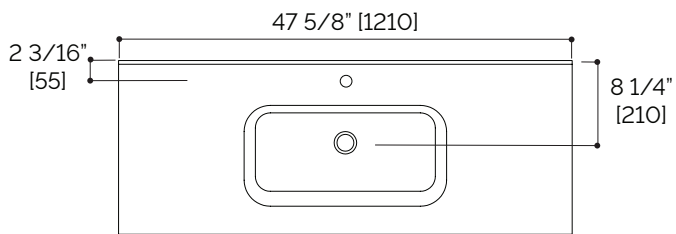

SPECIFICATION SHEET

PORTO PORCELAIN VANITY TOP #1POR48 (1 hole)

FEATURES

- 1 hole
- High-gloss white porcelain top with integrated washbasin
- Integrated overflow
- Easy maintenance

FINISHES

- White gloss (WHG)

CERTIFICATIONS

TOP

SIDE

StoneTouch cannot be held responsible for any technical or typographical errors or omissions contained within this document and reserves the right to make changes without prior notice.