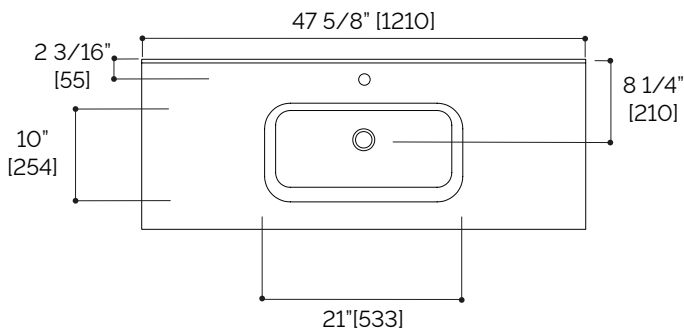

SPECIFICATION SHEET

PORTO PORCELAIN VANITY TOP #1POR48 (1 hole)

FEATURES

- 1 hole
- High-gloss white porcelain top with integrated washbasin
- Integrated overflow
- Easy maintenance

FINISHES

- White gloss (WHG)

CERTIFICATIONS

TOP

SIDE

StoneTouch cannot be held responsible for any technical or typographical errors or omissions contained within this document and reserves the right to make changes without prior notice.