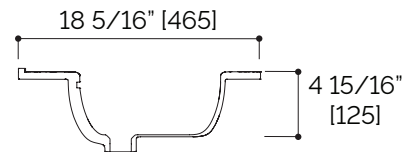

SIDE

StoneTouch cannot be held responsible for any technical or typographical errors or omissions contained within this document and reserves the right to make changes without prior notice.