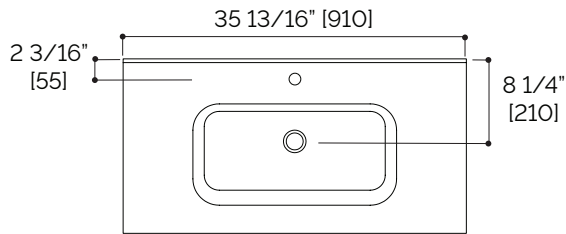

SPECIFICATION SHEET

PORTO PORCELAIN VANITY TOP #1POR36 (1 hole)

FEATURES

- 1 hole
- High-gloss white porcelain top with integrated washbasin
- Integrated overflow
- Easy maintenance

FINISHES

CERTIFICATIONS

TOP

SIDE

StoneTouch cannot be held responsible for any technical or typographical errors or omissions contained within this document and reserves the right to make changes without prior notice.