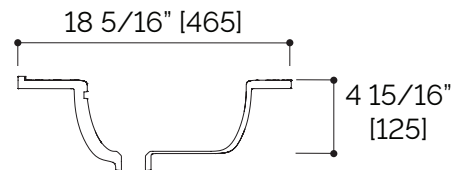

SIDE

StoneTouch cannot be held responsible for any technical or typographical errors or omissions contained within this document and reserves the right to make changes without prior notice.