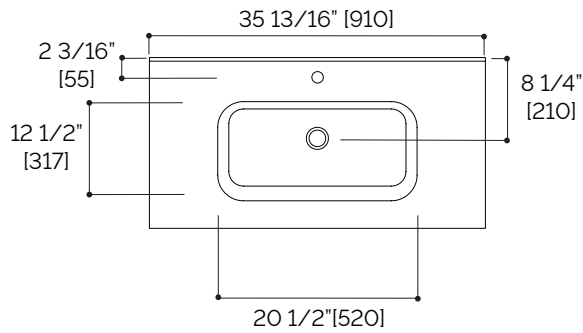

CERTIFICATIONS

TOP