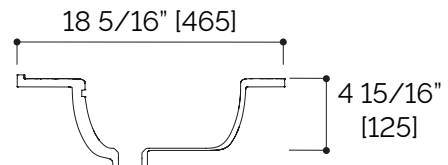

SIDE

StoneTouch cannot be held responsible for any technical or typographical errors or omissions contained within this document and reserves the right to make changes without prior notice.