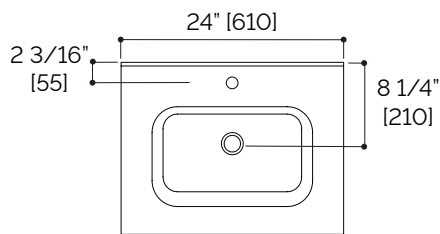

CERTIFICATIONS

TOP