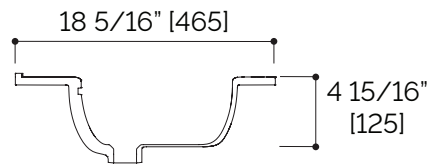

SIDE

StoneTouch cannot be held responsible for any technical or typographical errors or omissions contained within this document and reserves the right to make changes without prior notice.