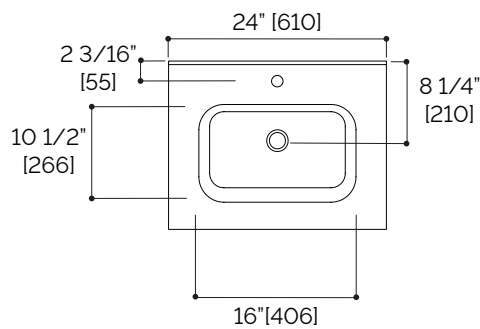

SPECIFICATION SHEET

PORTO PORCELAIN VANITY TOP #1POR24 (1 hole)

FEATURES

- 1 hole
- High-gloss white porcelain top with integrated washbasin
- Integrated overflow
- Easy maintenance

FINISHES

CERTIFICATIONS