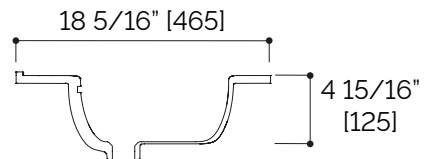

SIDE

StoneTouch cannot be held responsible for any technical or typographical errors or omissions contained within this document and reserves the right to make changes without prior notice.