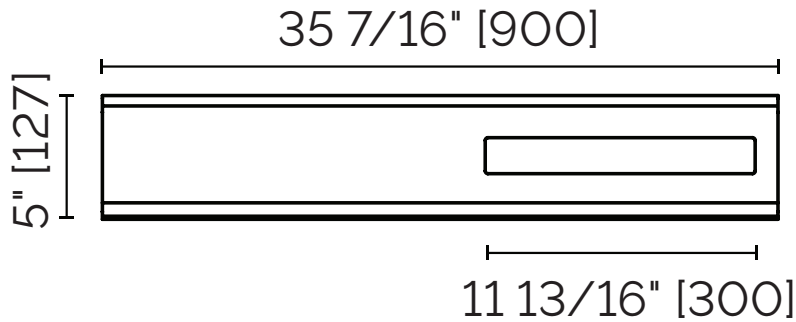

FINISH

StoneTouch cannot be held responsible for any technical or typographical errors or omissions contained within this document and reserves the right to make changes without prior notice.