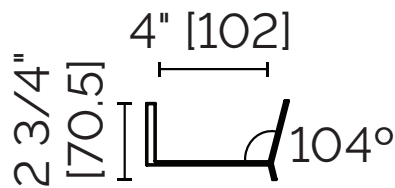

FINISH

StoneTouch cannot be held responsible for any technical or typographical errors or omissions contained within this document and reserves the right to make changes without prior notice.